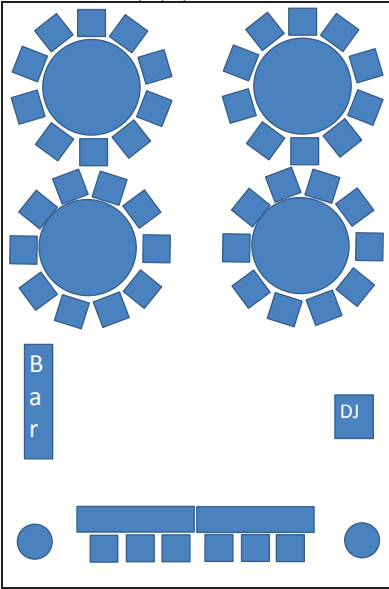

20' x 30' - 5' tables/10 people per table - TOTAL 40+

20' x 30' - 4' round tables/6 people per table -Total 30

20' x 30' - with 8' rectangle/8 people per table - Total 40

20' x 30' - 4' round tables/6 people per table -Total 48

20' x 30' - 6' round tables/6 people per table -Total 48

20' x 30' - Casual Event with Lawn chairs and Buffet Tables

10 Hamilton Road, Barrie Ontario L4N 8Y5

P: 705 726-6437 F: 705 722-5239

www.barrietentandawning.com