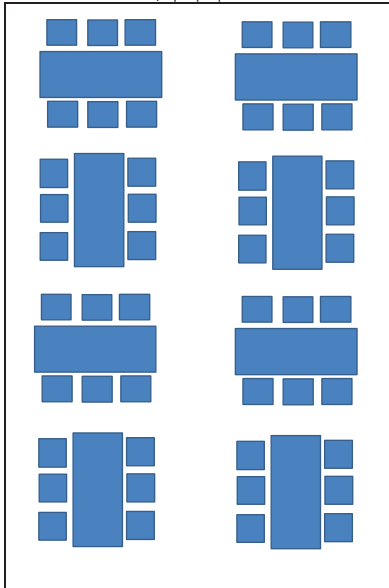

20' x 30' - 5' tables/10 people per table - TOTAL 40+

20' x 30' - 4' round tables/6 people per table -Total 30

20' x 30' - with 8' rectangle/8 people per table - Total 40

20' x 30' - 4' round tables/6 people per table -Total 48

20' x 30' - 6' round tables/6 people per table -Total 48

20' x 30' - Casual Event with Lawn chairs and Buffet Tables

10 Hamilton Road, Barrie Ontario L4N 8Y5

P: 705 726-6437 F: 705 722-5239

www.barrietentandawning.com