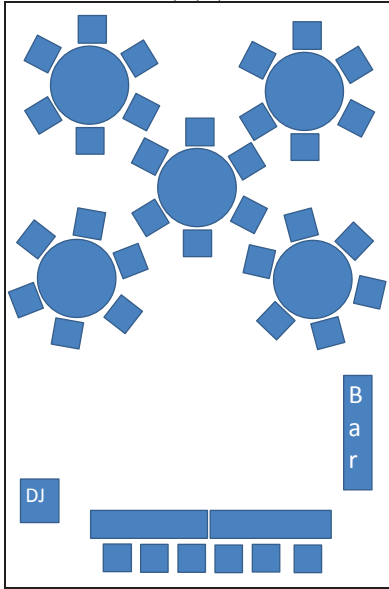

20' x 30' - 5' tables/10 people per table - TOTAL 40+

20' x 30' - 4' round tables/6 people per table -Total 30

20' x 30' - with 8' rectangle/8 people per table - Total 40

20' x 30' - 4' round tables/6 people per table -Total 48

20' x 30' - 6' round tables/6 people per table -Total 48

20' x 30' - Casual Event with Lawn chairs and Buffet Tables

10 Hamilton Road, Barrie Ontario L4N 8Y5

P: 705 726-6437 F: 705 722-5239

www.barrietentandawning.com