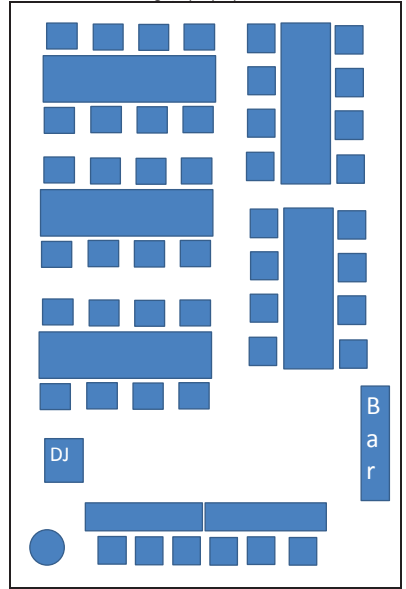

20' x 30' - 5' tables/10 people per table - TOTAL 40+

20' x 30' - 4' round tables/6 people per table -Total 30

20' x 30' - with 8' rectangle/8 people per table - Total 40

20' x 30' - 4' round tables/6 people per table -Total 48

20' x 30' - 6' round tables/6 people per table -Total 48

20' x 30' - Casual Event with Lawn chairs and Buffet Tables

10 Hamilton Road, Barrie Ontario L4N 8Y5

P: 705 726-6437 F: 705 722-5239

www.barrietentandawning.com