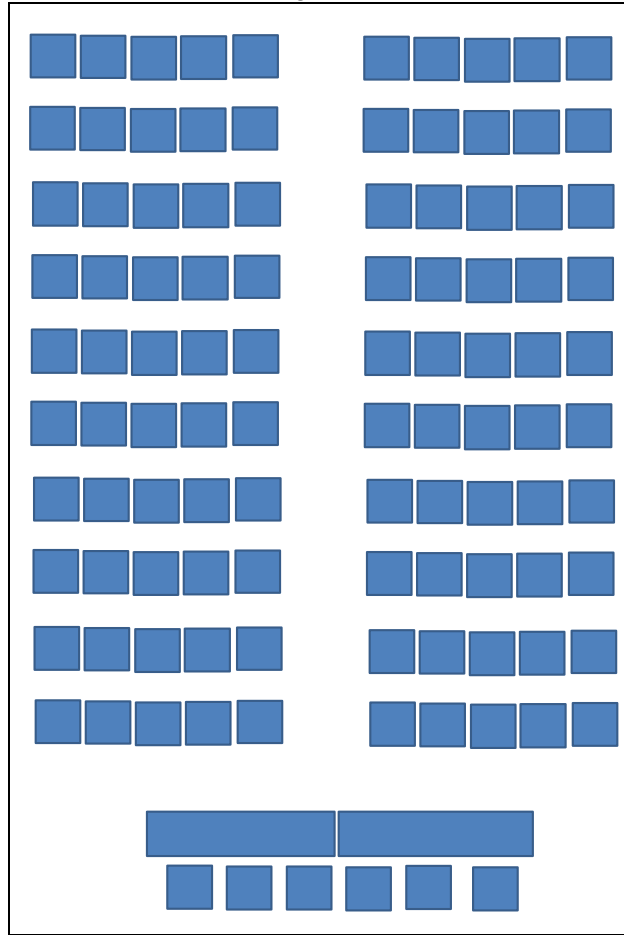

20' x 30' - 5' tables/10 people per table - TOTAL 40+

20' x 30' - with Theatre Seating for 100 + Head Table

20' x 30' - with 4' tables/6 people per table - Total 42+

10 Hamilton Road, Barrie Ontario L4N 8Y5