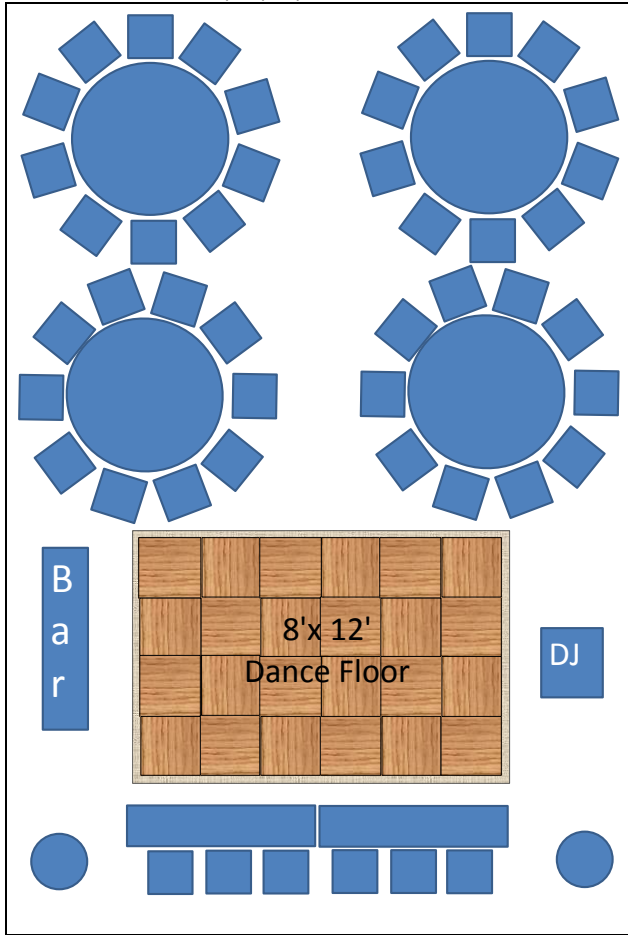

20' x 30' - 5' tables/10 people per table - TOTAL 40+

20' x 30' - with Theatre Seating for 100 + Head Table

20' x 30' - with 4' tables/6 people per table - Total 42+

10 Hamilton Road, Barrie Ontario L4N 8Y5