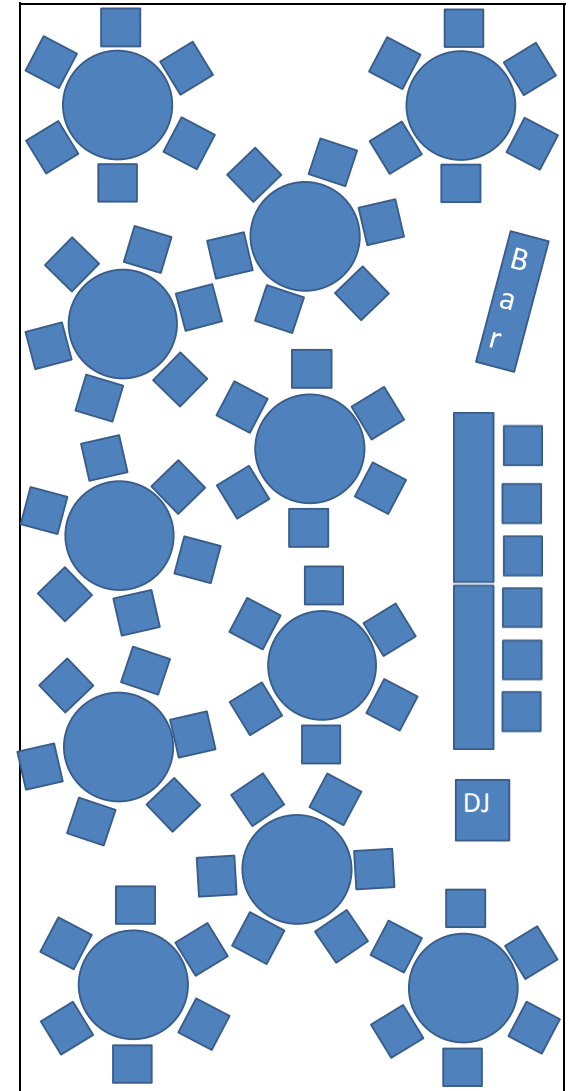

20' x 40' - 5' tables/10 people per table - TOTAL 60 (+6 @head table)

20' x 40' - with 4' tables/ 6 people per table - Total 54 (+6 @ head table)

20' x 40'-with 4' tables/6 people per table - Total 66 (+6 Head Table)