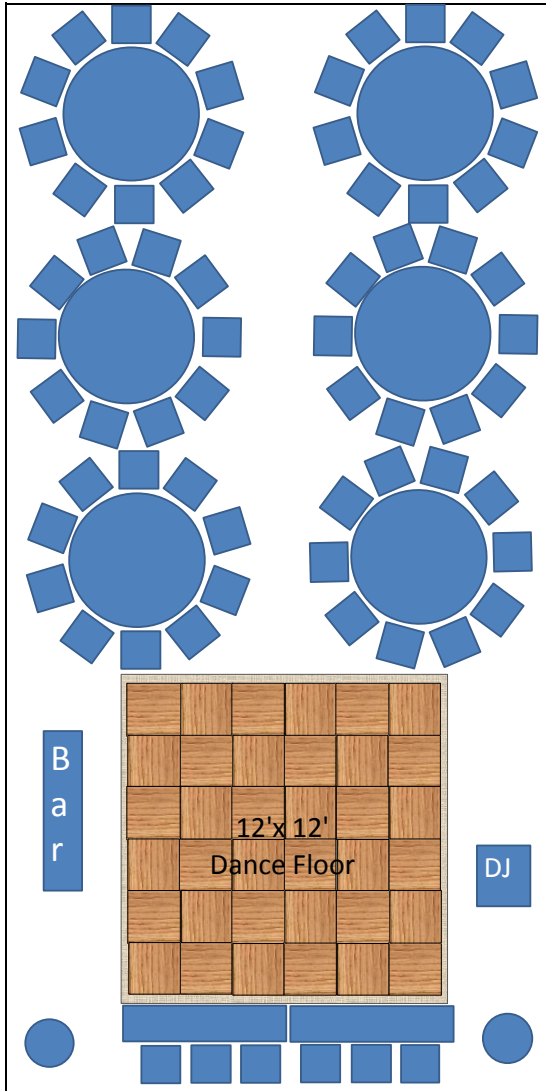

20' x 40' - 5' tables/10 people per table - TOTAL 60 (+6 @head table)

20' x 40' - with 4' tables/ 6 people per table - Total 54 (+6 @ head table)

20' x 40'-with 4' tables/6 people per table - Total 66 (+6 Head Table)