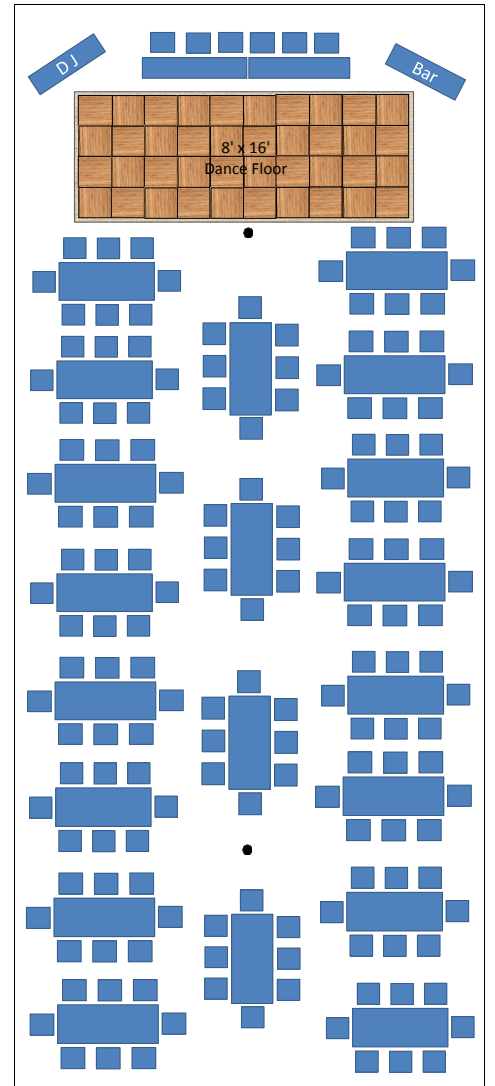

30' x 30' - with 4' tables/6 per table - Seating for 48 + Head Table

30' x 90' - with 5' tables/8 per table - Seating for 144 + Head Table

30' x 90' - with 30" x 6' tables/8 per table - Seating for 192 + Head Table

30' x 70' - with 30" x 6' tables/8 per table - Seating for 160 + Head Table

30' x 30' - with 5' tables/8 per table - Seating for 40 + Head Table

10 Hamilton Road, Barrie Ontario L4N 8Y5
 P: 705 726-6437 F: 705 722-5239
www.barrietentandawning.com