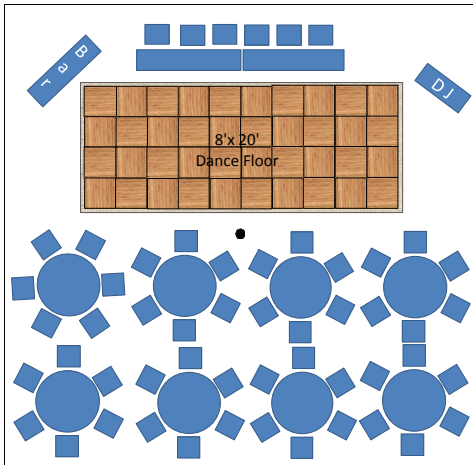

30' x 30' - with 4' tables/6 per table - Seating for 48 + Head Table

30' x 90' - with 5' tables/8 per table - Seating for 144 + Head Table

30' x 90' - with 30" x 6' tables/8 per table - Seating for 192 + Head Table

30' x 70' - with 30" x 6' tables/8 per table - Seating for 160 + Head Table

30' x 30' - with 5' tables/8 per table - Seating for 40 + Head Table

10 Hamilton Road, Barrie Ontario L4N 8Y5
 P: 705 726-6437 F: 705 722-5239
www.barrietentandawning.com