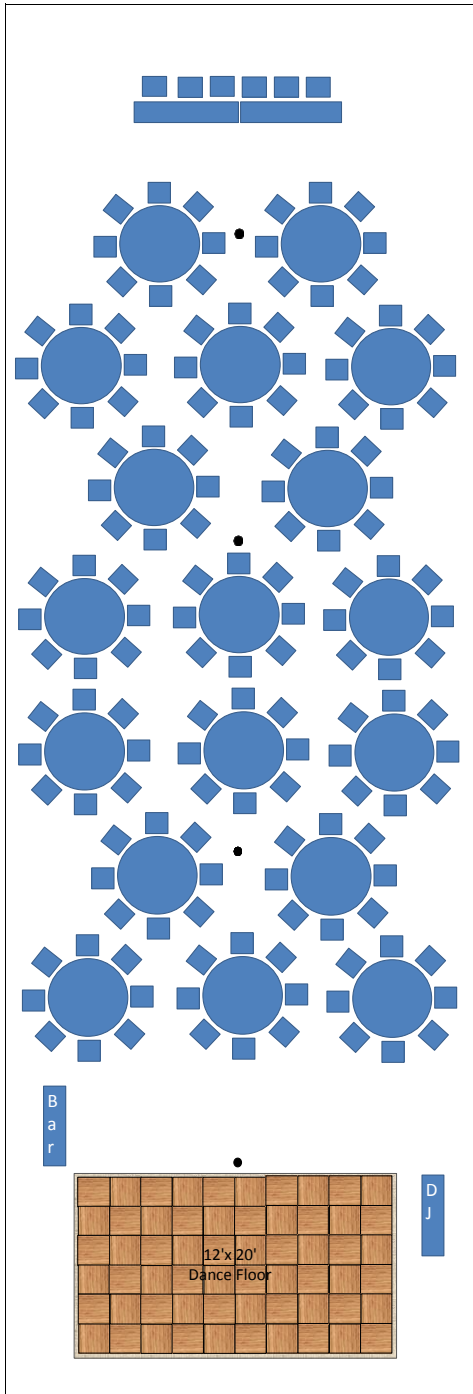

30' x 30' - with 4' tables/6 per table - Seating for 48 + Head Table

30' x 90' - with 5' tables/8 per table - Seating for 144 + Head Table

30' x 90' - with 30" x 6' tables/8 per table - Seating for 192 + Head Table

30' x 70' - with 30" x 6' tables/8 per table - Seating for 160 + Head Table

30' x 30' - with 5' tables/8 per table - Seating for 40 + Head Table

10 Hamilton Road, Barrie Ontario L4N 8Y5
 P: 705 726-6437 F: 705 722-5239
www.barrietentandawning.com