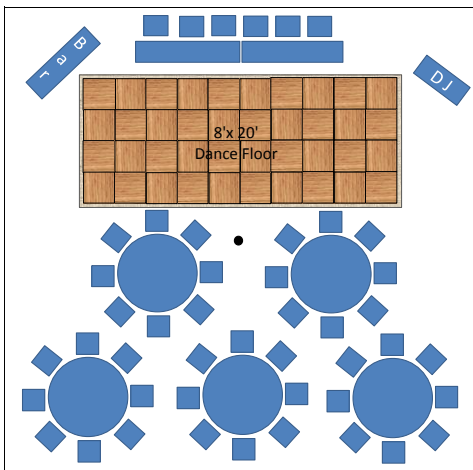

30' x 30' - with 4' tables/6 per table - Seating for 48 + Head Table

30' x 90' - with 5' tables/8 per table - Seating for 144 + Head Table

30' x 90' - with 30" x 6' tables/8 per table - Seating for 192 + Head Table

30' x 70' - with 30" x 6' tables/8 per table - Seating for 160 + Head Table

30' x 30' - with 5' tables/8 per table - Seating for 40 + Head Table

10 Hamilton Road, Barrie Ontario L4N 8Y5
 P: 705 726-6437 F: 705 722-5239
www.barrietentandawning.com