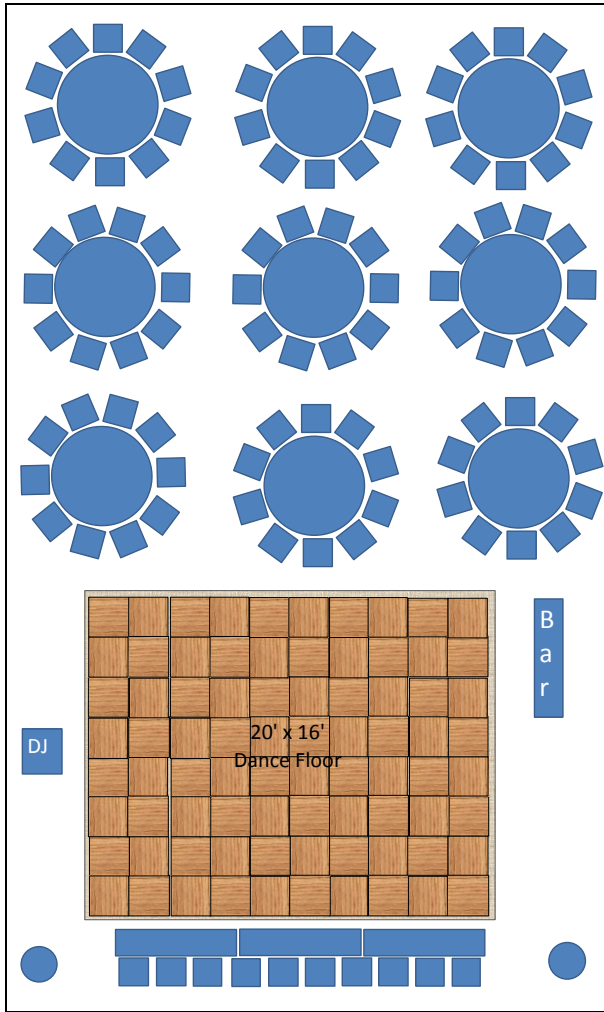

30' x 50' - 5' tables/ 10 people per table - TOTAL 90 (+10 @head table)

30' x 50' - with 5' tables/ 10 people per table - Total 100 (+6 @ head table)

30' x 50'-with 4' tables/6 people per table - Total 84 (+6 Head Table)