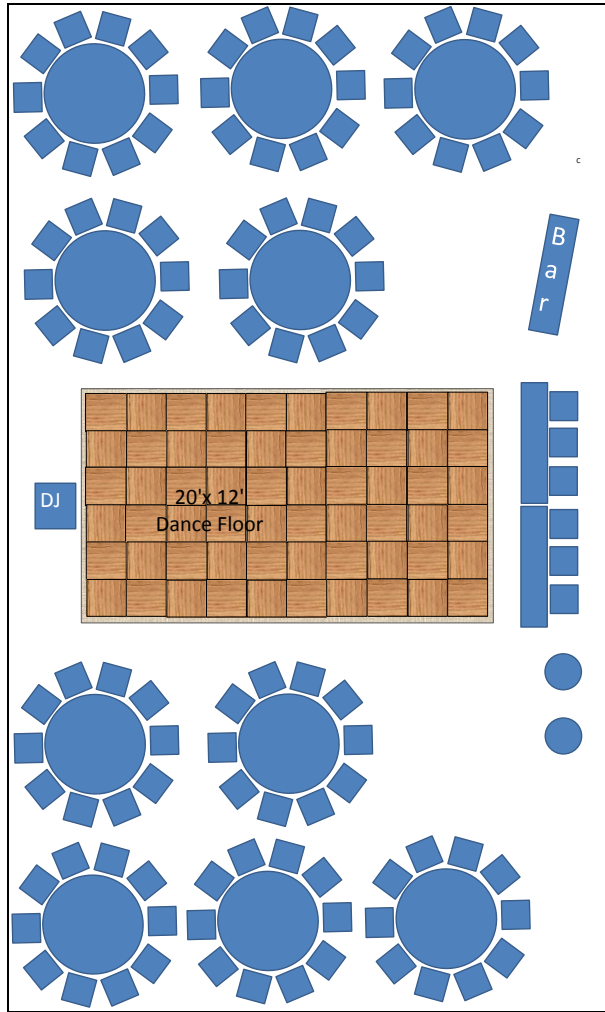

30' x 50' - 5' tables/ 10 people per table - TOTAL 90 (+10 @head table)

30' x 50' - with 5' tables/ 10 people per table - Total 100 (+6 @ head table)

30' x 50'-with 4' tables/6 people per table - Total 84 (+6 Head Table)