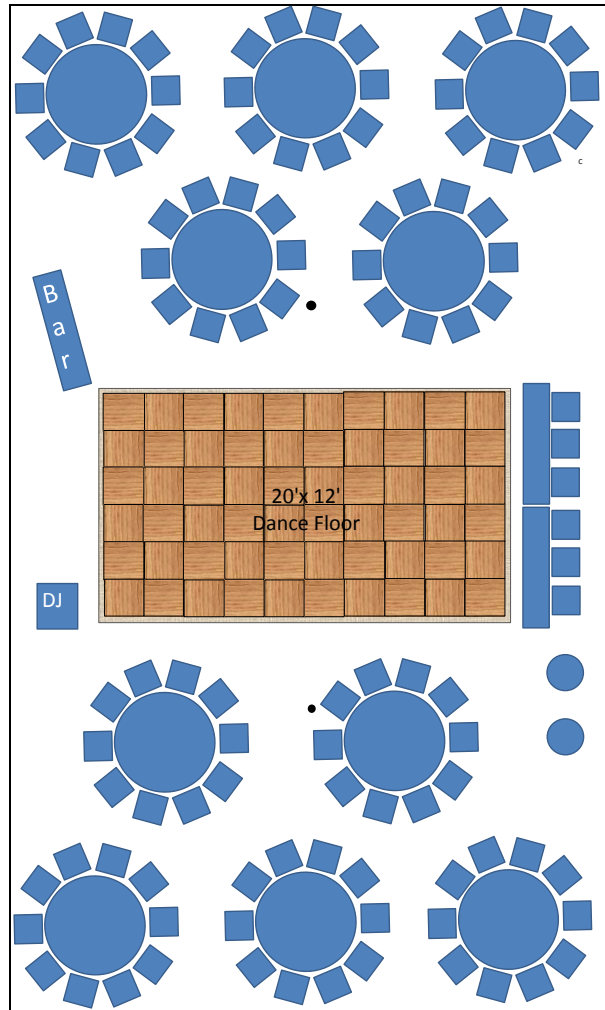

30' x 50' Push Pole - 5' tables/ 10 people per table - Total 100 (+6 @ head table)

30' x 50' Push Pole - with 5' tables/ 10 people per table - Total 100 (+6 @ head table)

30' x 50' Push Pole -with 4' tables/6 people per table - Total 120 (+6 Head Table)