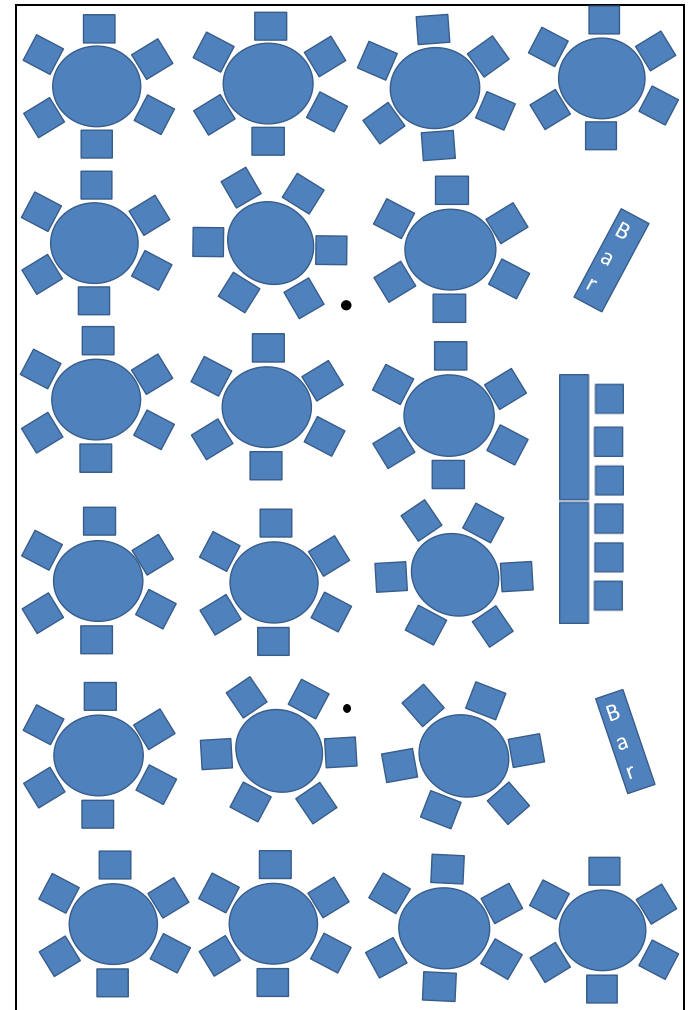

30' x 50' Push Pole - 5' tables/ 10 people per table - Total 100 (+6 @ head table)

30' x 50' Push Pole - with 5' tables/ 10 people per table - Total 100 (+6 @ head table)

30' x 50' Push Pole -with 4' tables/6 people per table - Total 120 (+6 Head Table)