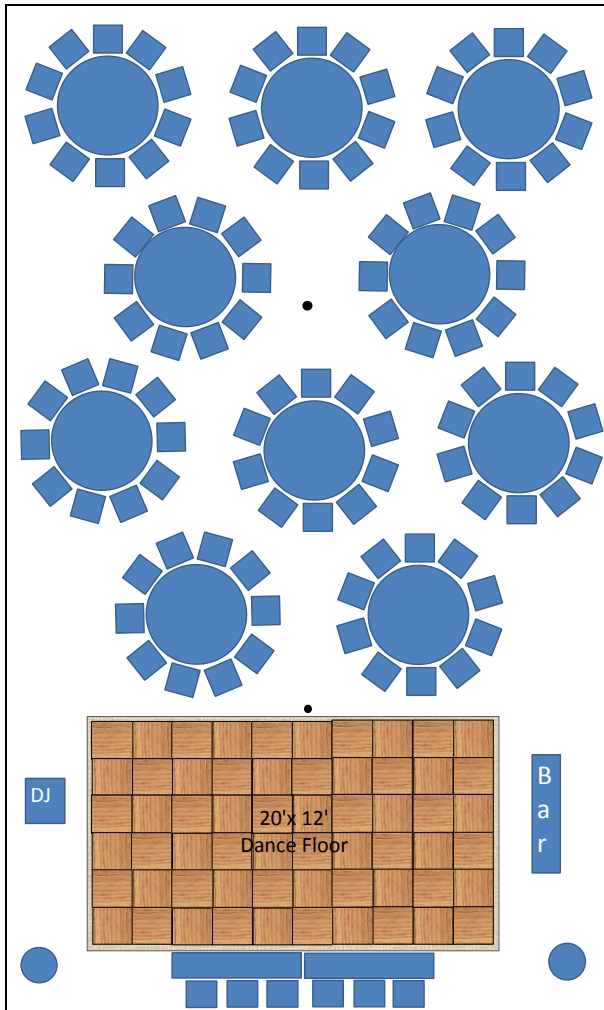

30' x 50' Push Pole - 5' tables/ 10 people per table - Total 100 (+6 @ head table)

30' x 50' Push Pole - with 5' tables/ 10 people per table - Total 100 (+6 @ head table)

30' x 50' Push Pole -with 4' tables/6 people per table - Total 120 (+6 Head Table)