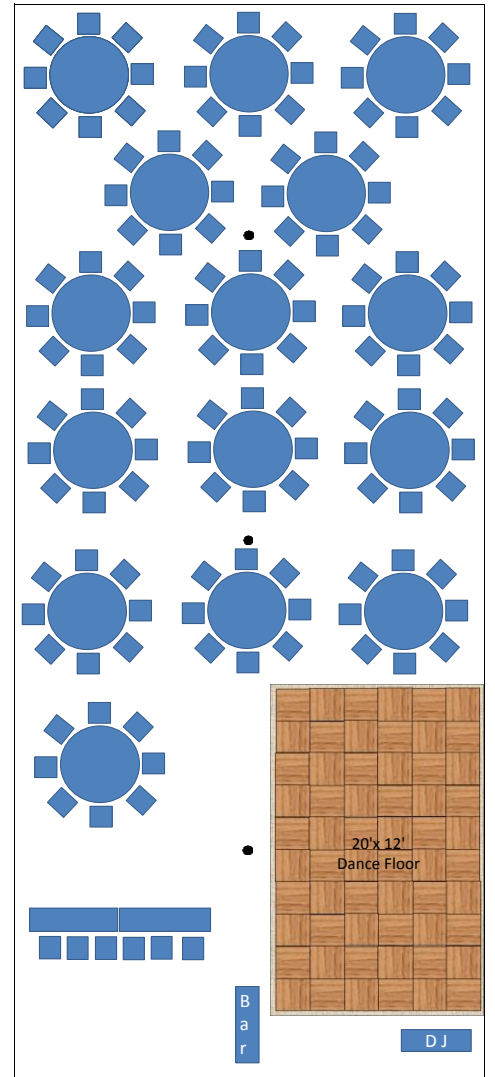

30' x 90'-with 4' tables/6 people per table - Total 144 + Head Table

30' x 90' - with 5' tables/8 per table - Seating for 144 + Head Table

30' x 70'-with 5' tables/8 people per table - Total 112 + Head Table

30' x 70'-with 5' tables/8 people per table - Total 120 + Head Table

10 Hamilton Road, Barrie Ontario L4N