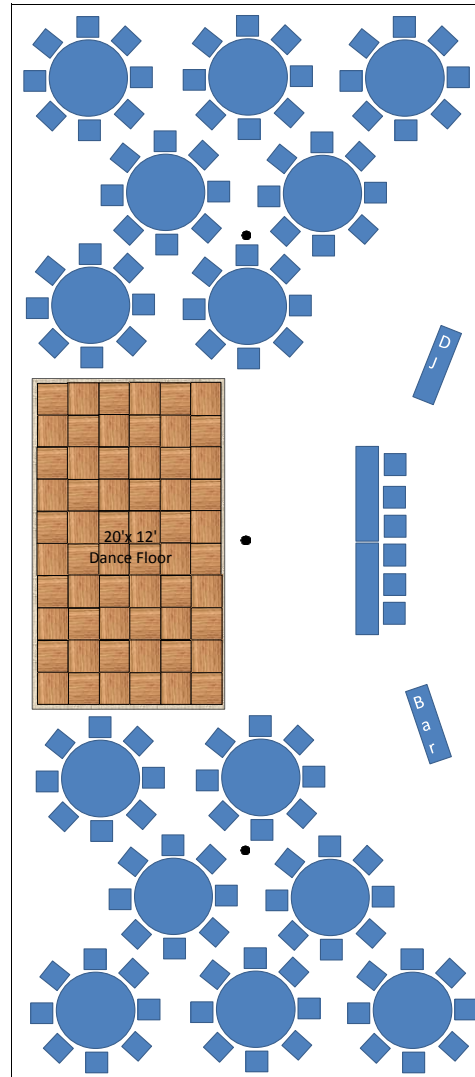

30' x 90'-with 4' tables/6 people per table - Total 144 + Head Table

30' x 90' - with 5' tables/8 per table - Seating for 144 + Head Table

30' x 70'-with 5' tables/8 people per table - Total 112 + Head Table

30' x 70'-with 5' tables/8 people per table - Total 120 + Head Table

10 Hamilton Road, Barrie Ontario L4N