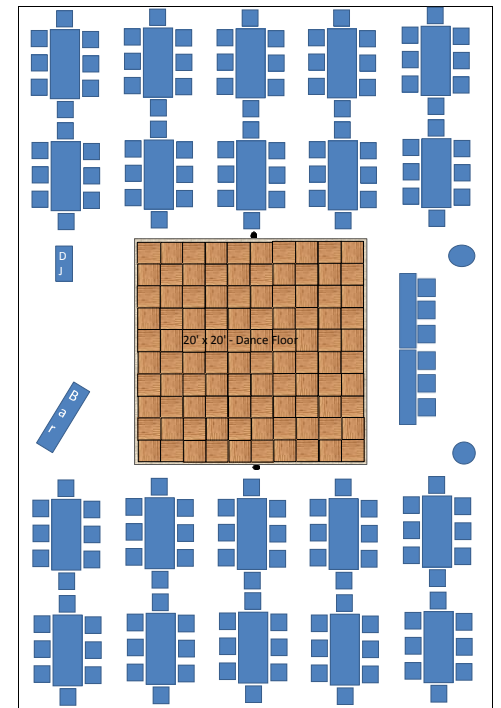

40' x 60' - with 6' rectangle tables/8 per table - Total of 160 + head table

10 Hamilton Road, Barrie Ontario L4N 8Y5
P: 705 726-6437 F: 705 722-5239 www.barrietentandawning.com