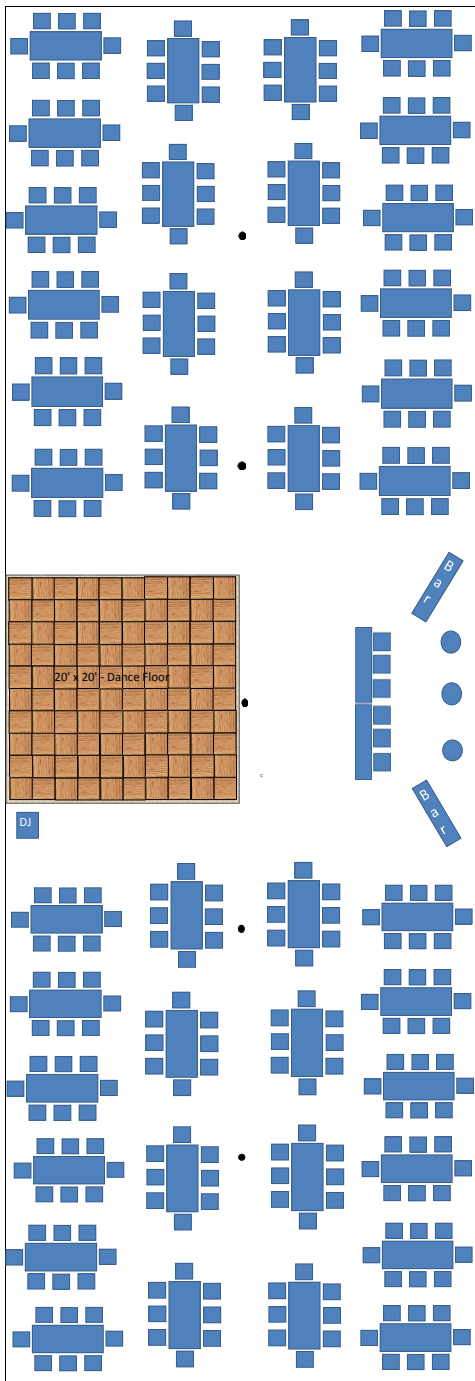

40' x 120' - with 6' rectangle tables/8 per table - Total of 320 + head table