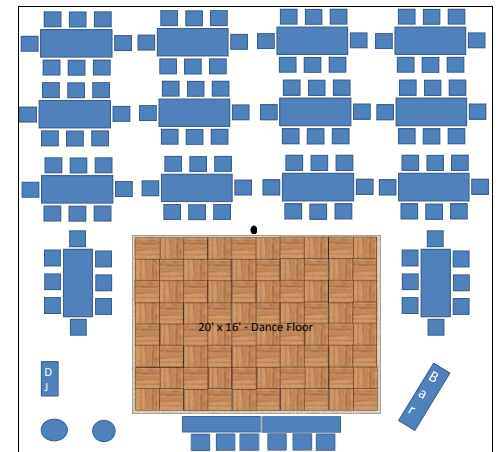

40' x 60' - with 6' rectangle tables/8 per table - Total of 160 + head table

10 Hamilton Road, Barrie Ontario L4N 8Y5
P: 705 726-6437 F: 705 722-5239 www.barrietentandawning.com