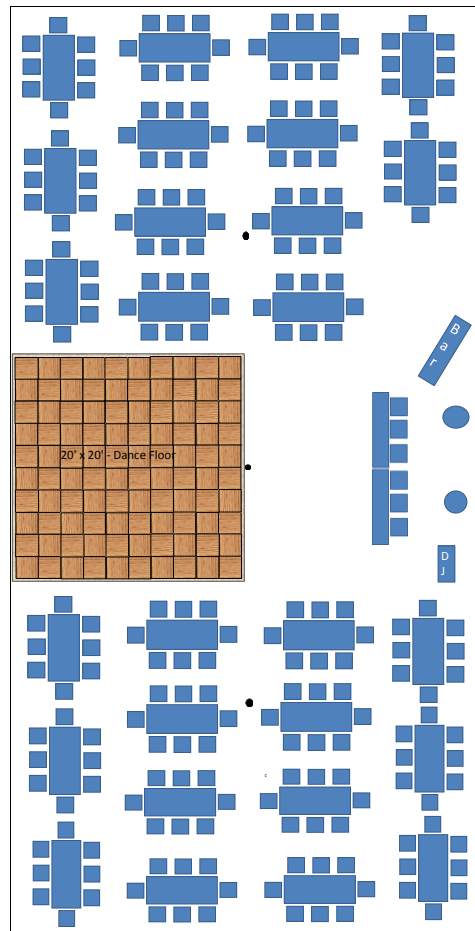

40' x 80' - with 6' rectangle tables/8 per table - Total of 216 + head table