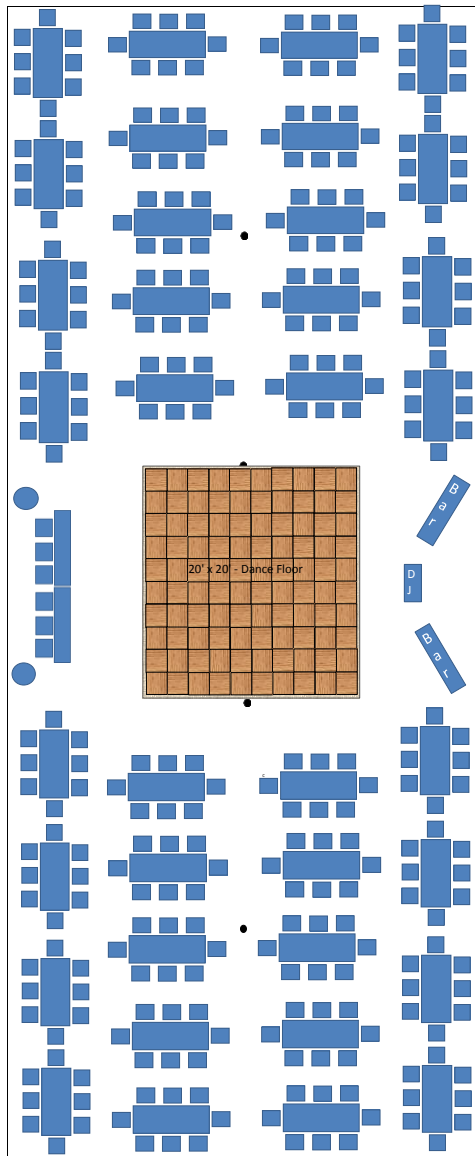

40' x 100' - with 6' rectangle tables/8 per table - Total of 288 + head table