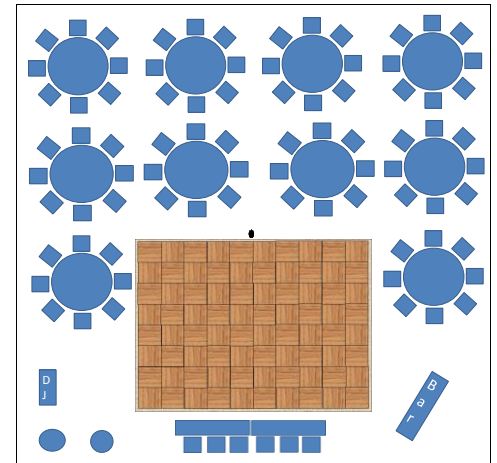

40' x 120' - with 5' round tables/8 per table - Total of 288 + head table

40' x 100' - with 5' round tables/8 per table - Total of 224 + head table

40' x 80' - with 5' round tables/8 per table - Total of 176 + head table

40' x 60' - with 5' round tables/8 per table - Total of 128 + head table

40' x 40' - with 5' round tables/8 per table - Total of 80 + head table

10 Hamilton Road, Barrie Ontario L4N 8Y5
 P: 705 726-6437 F: 705 722-5239 www.barrietentandawning.com