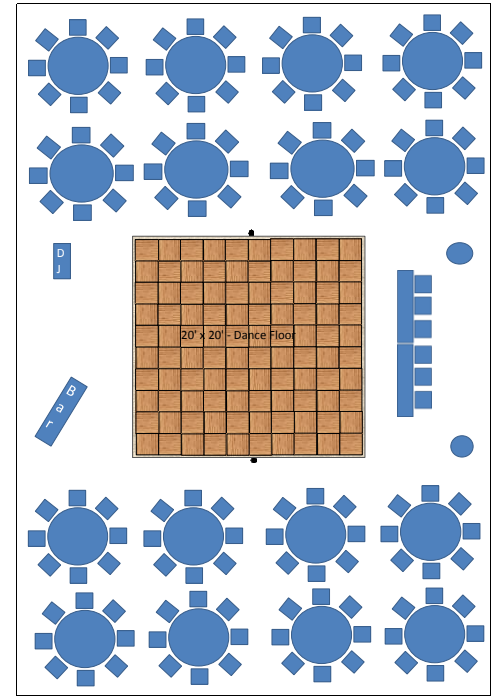

40' x 120' - with 5' round tables/8 per table - Total of 288 + head table

40' x 100' - with 5' round tables/8 per table - Total of 224 + head table

40' x 80' - with 5' round tables/8 per table - Total of 176 + head table

40' x 60' - with 5' round tables/8 per table - Total of 128 + head table

40' x 40' - with 5' round tables/8 per table - Total of 80 + head table

10 Hamilton Road, Barrie Ontario L4N 8Y5
 P: 705 726-6437 F: 705 722-5239 www.barrietentandawning.com