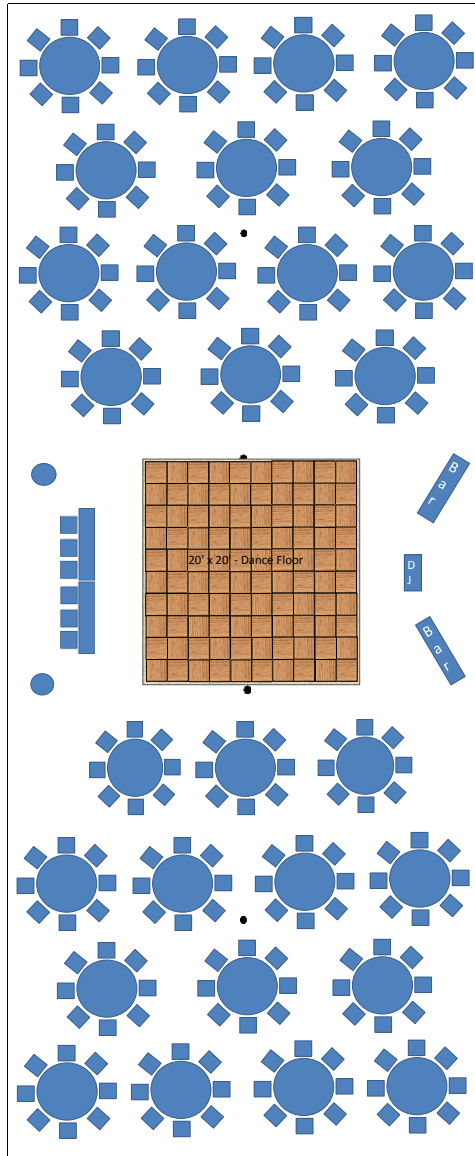

40' x 120' - with 5' round tables/8 per table - Total of 288 + head table

40' x 100' - with 5' round tables/8 per table - Total of 224 + head table

40' x 80' - with 5' round tables/8 per table - Total of 176 + head table

40' x 60' - with 5' round tables/8 per table - Total of 128 + head table

40' x 40' - with 5' round tables/8 per table - Total of 80 + head table

10 Hamilton Road, Barrie Ontario L4N 8Y5
 P: 705 726-6437 F: 705 722-5239 www.barrietentandawning.com