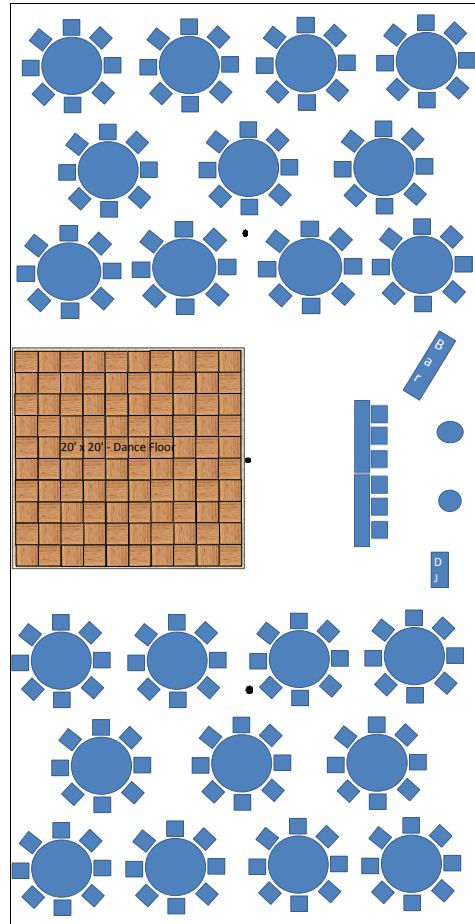

40' x 120' - with 5' round tables/8 per table - Total of 288 + head table

40' x 100' - with 5' round tables/8 per table - Total of 224 + head table

40' x 80' - with 5' round tables/8 per table - Total of 176 + head table

40' x 60' - with 5' round tables/8 per table - Total of 128 + head table

40' x 40' - with 5' round tables/8 per table - Total of 80 + head table

10 Hamilton Road, Barrie Ontario L4N 8Y5
 P: 705 726-6437 F: 705 722-5239 www.barrietentandawning.com