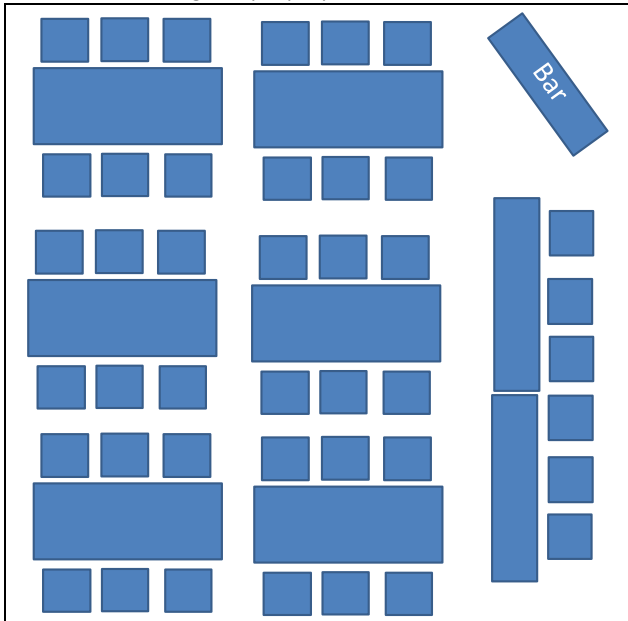

20' x 20' - 5' tables/ 10 people per table - TOTAL 40

20' x 20' - with 8' rectangle 8 per table - TOTAL 48

20' X 20' - 6' rectangle/ 6 people per + Head Table - TOTAL 42

20' x 20' - with Cocktail Rounds, Bar & DJ