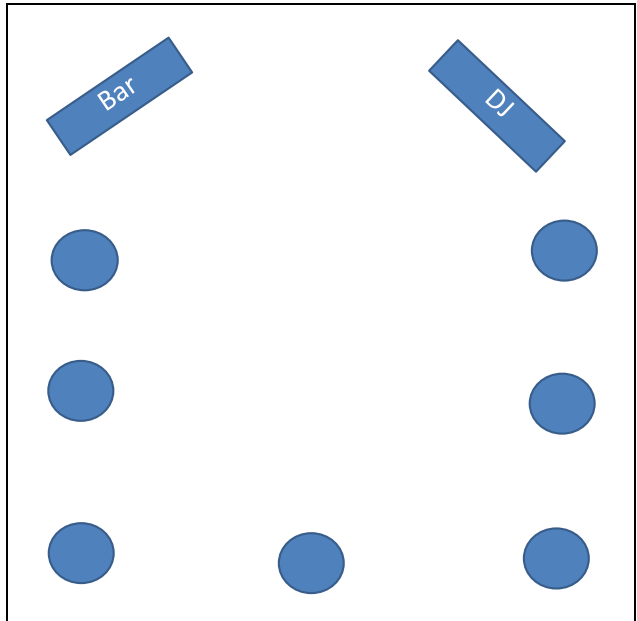

20' x 20' - 5' tables/ 10 people per table - TOTAL 40

20' x 20' - with 8' rectangle 8 per table - TOTAL 48

20' X 20' - 6' rectangle/ 6 people per + Head Table - TOTAL 42

20' x 20' - with Cocktail Rounds, Bar & DJ