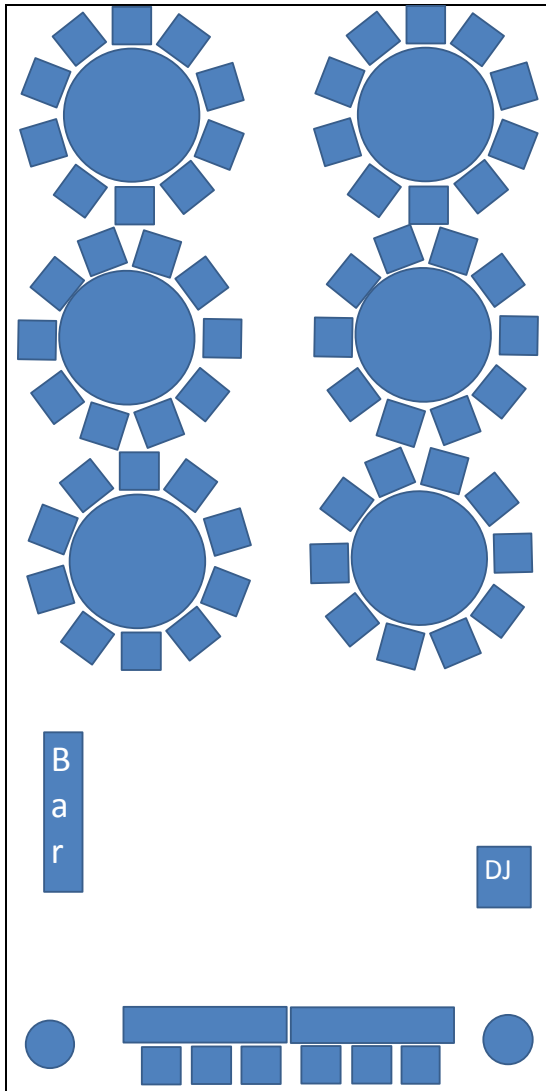

20' x 40' - 5' tables/10 people per table - TOTAL 60 (+6 @head table)

20' x 40' - with 4' tables/ 6 people per table - Total 54 (+6 @ head table)

20' x 40'-with 4' tables/6 people per table - Total 66 (+6 Head Table)