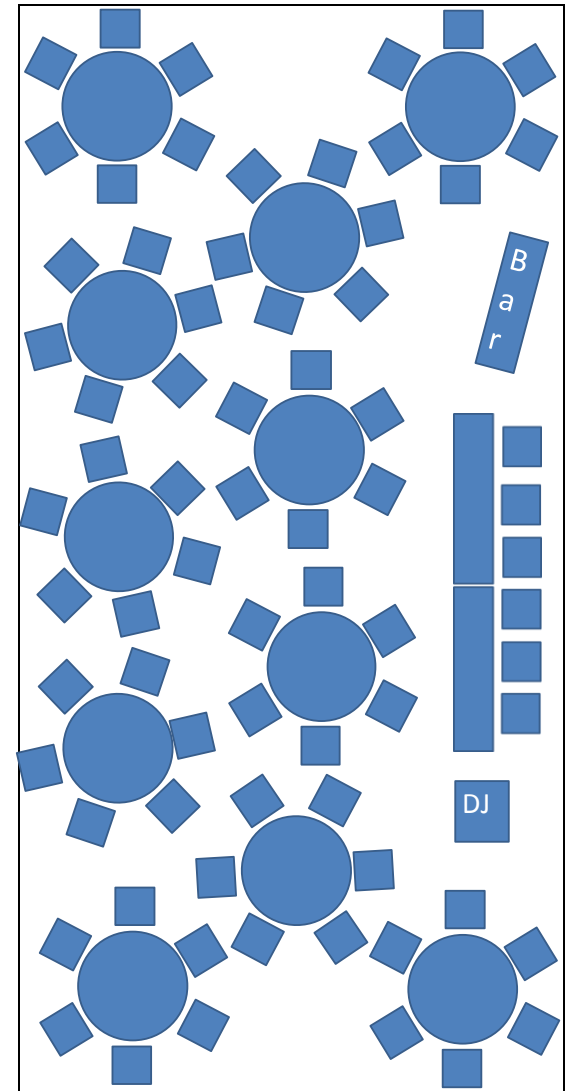

20' x 40' - 5' tables/10 people per table - TOTAL 60 (+6 @head table)

20' x 40' - with 4' tables/ 6 people per table - Total 54 (+6 @ head table)

20' x 40'-with 4' tables/6 people per table - Total 66 (+6 Head Table)