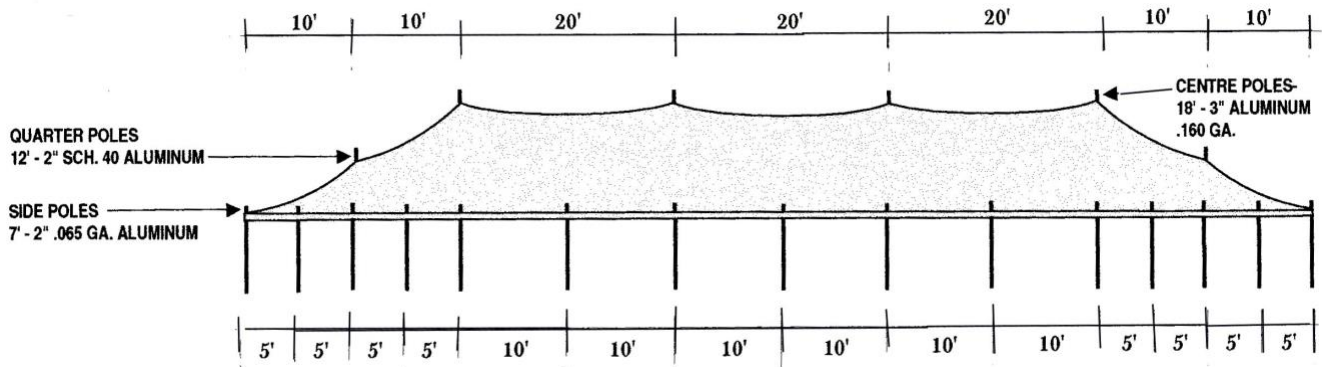

PUSH POLE 40' WIDE

2" .065 WHITE ALUMINIUM TUBING 7' SIDE POLES - 3" SCHEDULE 40 WHITE CENTRE
POLES - 30" GROUND ANCHORS

SIZE	COLOUR	#	WALLS	COVER	HARDWARE	WALLS	COMPLETE
40 X 60	WHITE	518	10-22'	\$7,990	6,900	\$9,250	\$24,140
40 X 40							
40 X 60							
40 X 80							
40 X 100	WHITE	816	14-22'	\$11,500	\$7,775	\$5,225	\$24,500
40 X 40							
40 X 60							
40 X 80							
40 X 100							
40 X 120	WHITE	116	16-22'	\$15,950	\$9,520	\$5,685	\$31,155

We have used walls, side poles, pins ground anchors and centre poles available.

****NOTE: Any tent in Red ink means that the tent is in very rough shape. Not to be used for rentals. Suggested use is storage.**